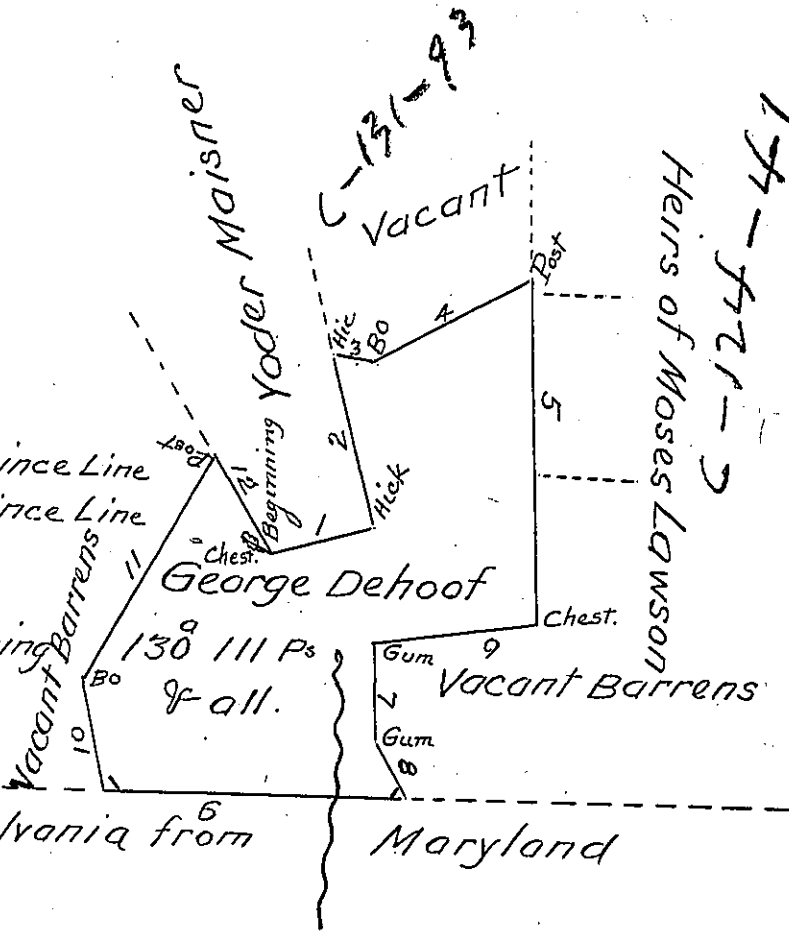

Courses Beginning at Chestnut a
Corner of Yoder Maisner thence -

- Nº1 - N 74° E 46.7 Ps Hickory
- Nº2 - N 16° W 76.5 Ps Hick J.
- Nº3 - S 88½ E 19.9 ps. Bk.
- Nº4 - N 60° E 78.1 ps Post
- Nº5 - S 3° E 148.5 ps Chest.
- Nº6 - S 82½ W 70.2 ps Gum
- Nº7 - S 3° E 42.7 Ps Gum
- Nº8 - S 30° E 26.3 ps Post in the Province Line
- Nº9 - S 89° W 131.8 ps Post in the Province Line
- Nº10 - N 13½ W 47.3 ps Bk
- Nº11 - N 30½ E 112.2 ps Post
- Nº12 - S 27½ E 50.6 ps to Chest Beginning

Situated in Codorus Township York County &
 Surveyed the 30th day of June 1785 in pursuance
 of a Warrant dated the 4th day of March 1785

By Moses McClean DS

To John Lukens Esq^r
 Surveyor Gen^l

IN TESTIMONY that the above is a copy of the original remaining on file in
 the Department of Internal Affairs of Pennsylvania, made
 conformably to an Act of Assembly approved the 16th day of
 February, 1833, I have hereunto set my Hand and caused
 the Seal of said Department to be affixed at Harrisburg,
 this tenth day of June 1904.